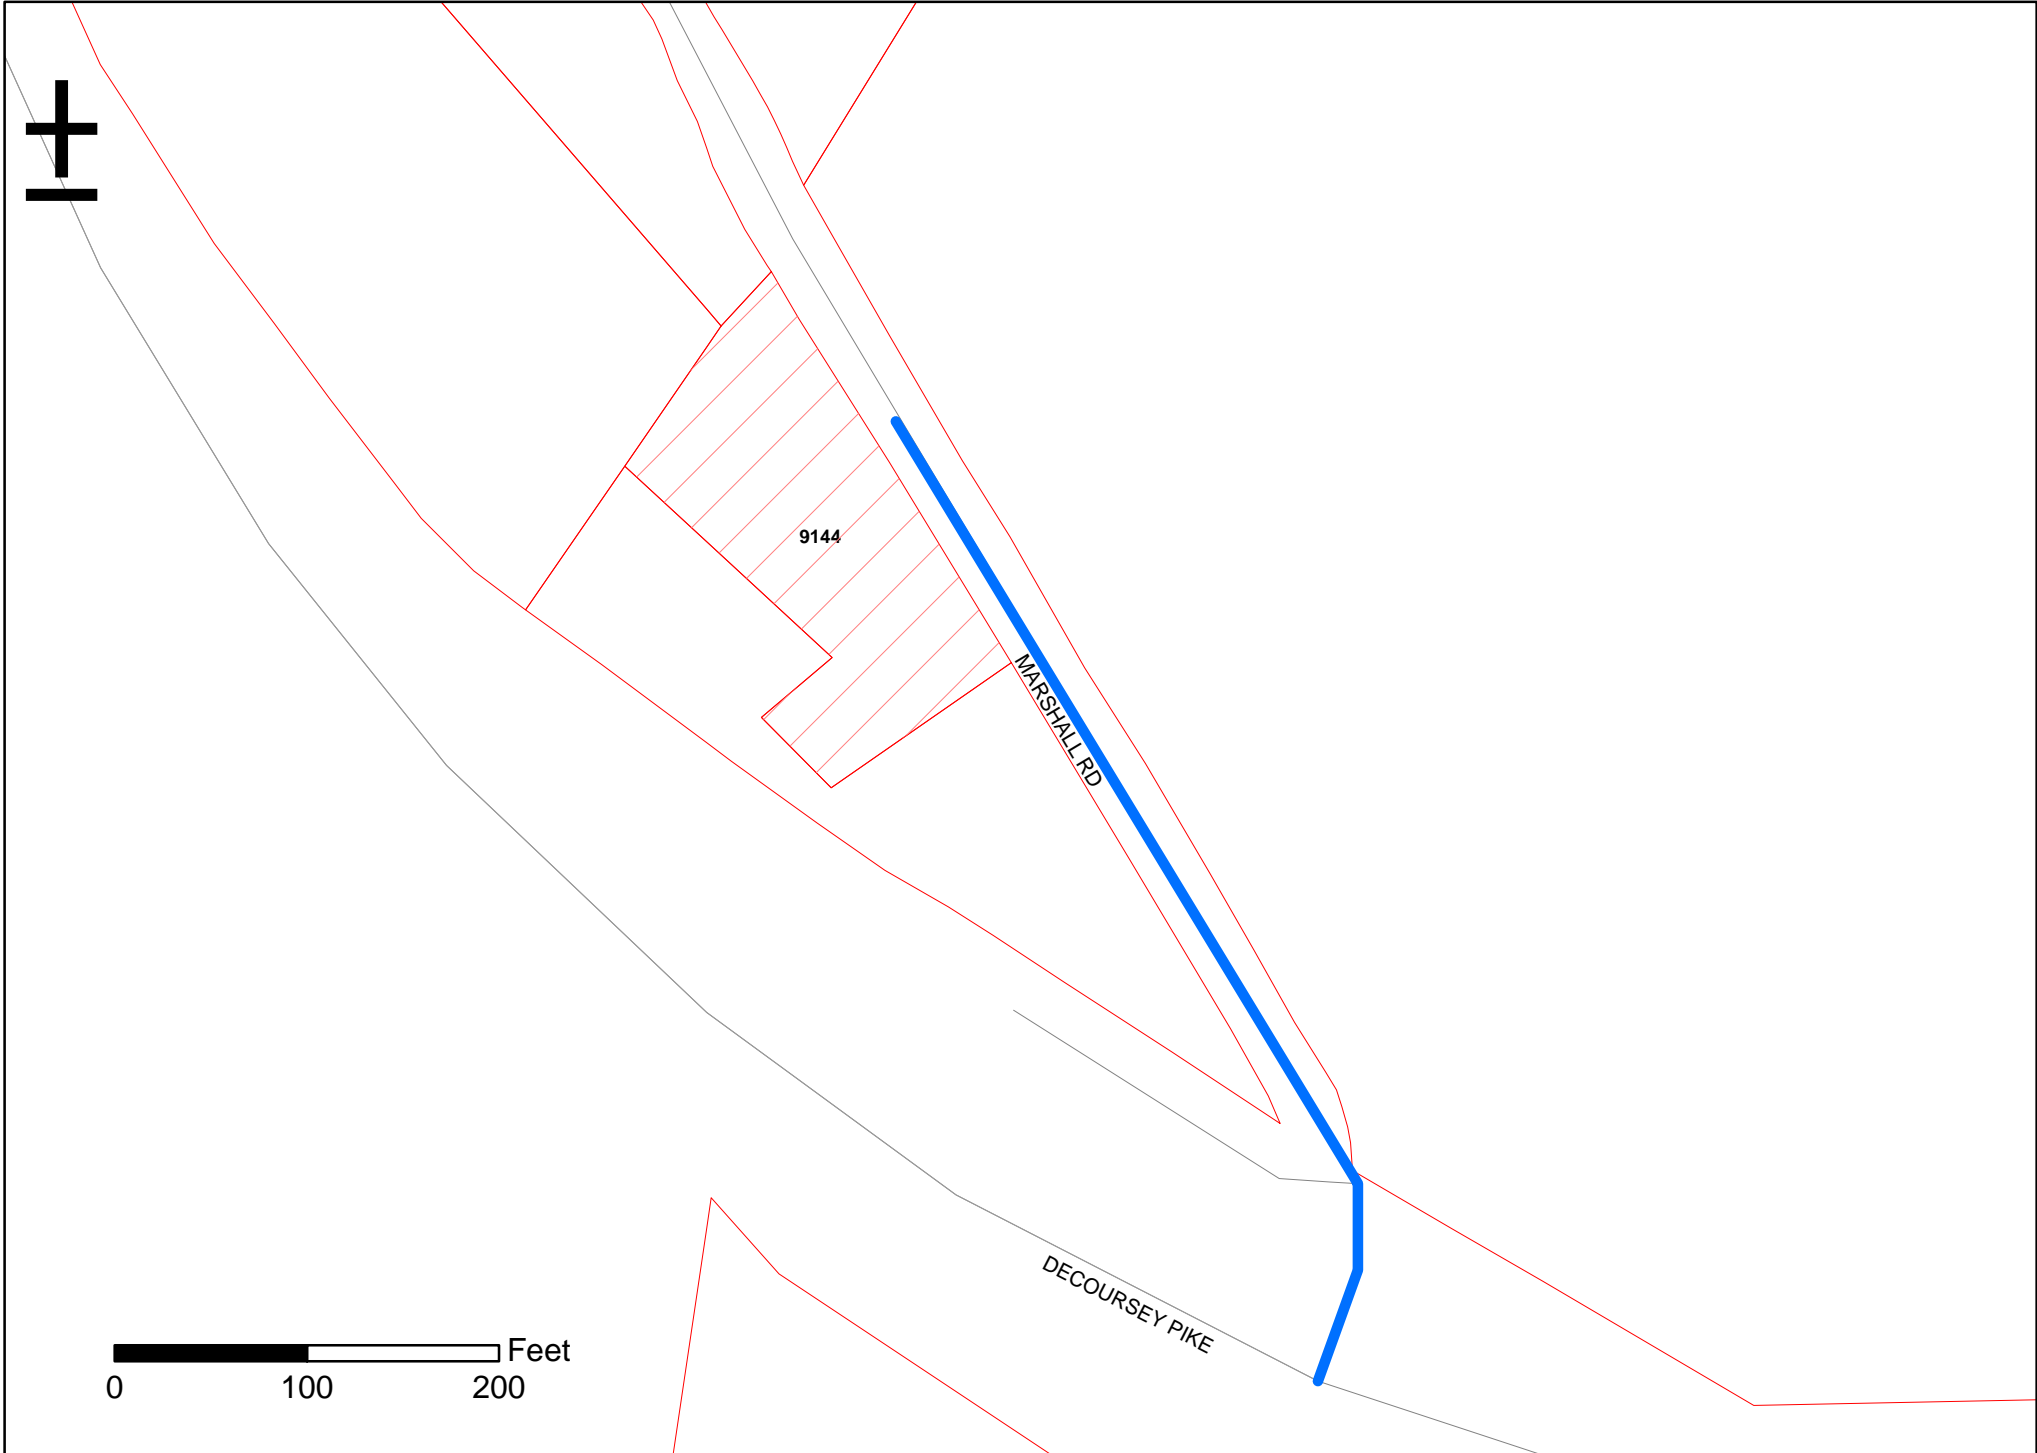

SubDistrict RF -- Marshall Road

9144

MARSHAL RD

DECOURSEY PIKE

0 100 200 Feet